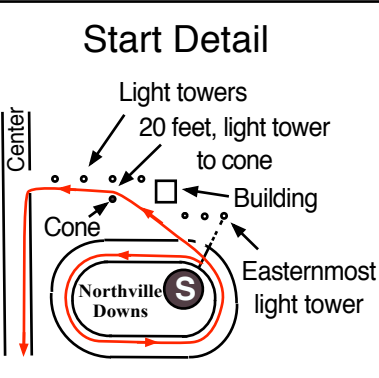

Effective Date
5-17-2010 to
12-31-2020

Solstice Run 10k Northville, Michigan USATF Certification MI10024SH

- S** At the northeast corner of Northville Downs racetrack even with the easternmost light tower on the outside of the track. Runners circle track once and then exit through 2nd gate from the east end.
- 1** On Sheldon at the yellow/black crosshatch sign at the top of the hill at the east end of the guardrail. (42-25-25.69N,83-28-56.90W)
- 2** On White Pine Circle at the Larchwood street sign. (42-24-39.78N,83-29-8.48W)
- 3** At the driveway of 17694 Cranbrook. (42-24-53.69N,83-29-58.86W)
- 4** At the manholes at the intersection of Larough and Fermanagh. (42-25-11.78N,83-29-31.48W)
- 5** On Orchard just south of the child crossing sign. (42-25-40.90N,83-29-37.81W)
- 6** At manhole just after entering park trail. (42-26-1.12N,83-28-51.86W)
- F** On park trail 22 feet north of baseball field right field foul pole, or 28 feet south of south edge of island before bridge.