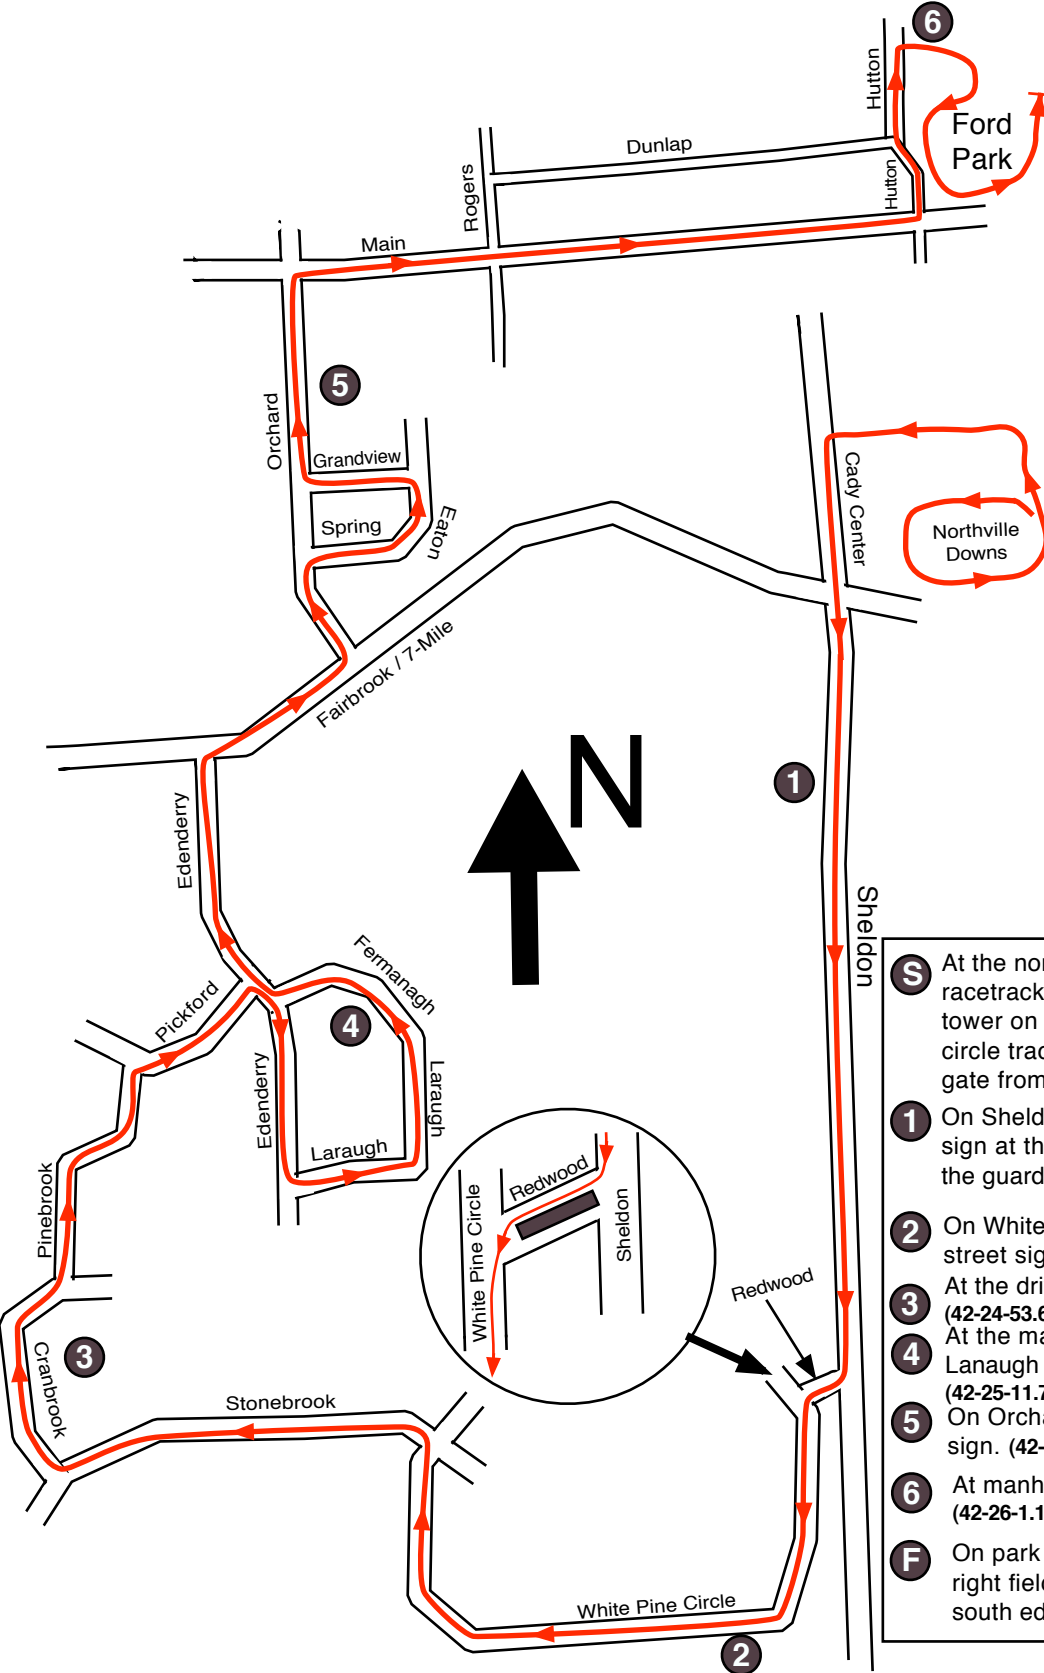

Effective Date
5-17-2010 to
12-31-2020

Solstice Run 10k Northville, Michigan USATF Certification MI10024SH

- S** At the northeast corner of Northville Downs racetrack even with the easternmost light tower on the outside of the track. Runners circle track once and then exit through 2nd gate from the east end.
- 1** On Sheldon at the yellow/black crosshatch sign at the top of the hill at the east end of the guardrail. (42-25-25.69N,83-28-56.90W)
- 2** On White Pine Circle at the Larchwood street sign. (42-24-39.78N,83-29-8.48W)
- 3** At the driveway of 17694 Cranbrook. (42-24-53.69N,83-29-58.86W)
- 4** At the manholes at the intersection of Larough and Fermanagh. (42-25-11.78N,83-29-31.48W)
- 5** On Orchard just south of the child crossing sign. (42-25-40.90N,83-29-37.81W)
- 6** At manhole just after entering park trail. (42-26-1.12N,83-28-51.86W)
- F** On park trail 22 feet north of baseball field right field foul pole, or 28 feet south of south edge of island before bridge.