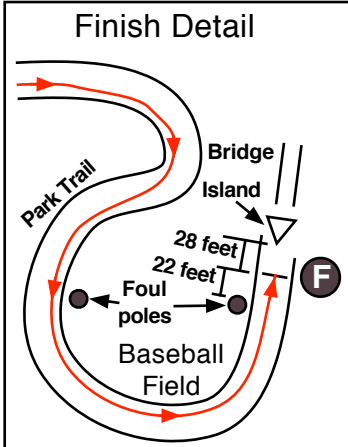

Effective Date
5-17-2010 to
12-31-2020

Solstice Run 10k Northville, Michigan USATF Certification MI10024SH

- S** At the northeast corner of Northville Downs racetrack even with the easternmost light tower on the outside of the track. Runners circle track once and then exit through 2nd gate from the east end.
- 1** On Sheldon at the yellow/black crosshatch sign at the top of the hill at the east end of the guardrail. (42-25-25.69N,83-28-56.90W)
- 2** On White Pine Circle at the Larchwood street sign. (42-24-39.78N,83-29-8.48W)
- 3** At the driveway of 17694 Cranbrook. (42-24-53.69N,83-29-58.86W)
- 4** At the manholes at the intersection of Larough and Fermanagh. (42-25-11.78N,83-29-31.48W)
- 5** On Orchard just south of the child crossing sign. (42-25-40.90N,83-29-37.81W)
- 6** At manhole just after entering park trail. (42-26-1.12N,83-28-51.86W)
- F** On park trail 22 feet north of baseball field right field foul pole, or 28 feet south of south edge of island before bridge.